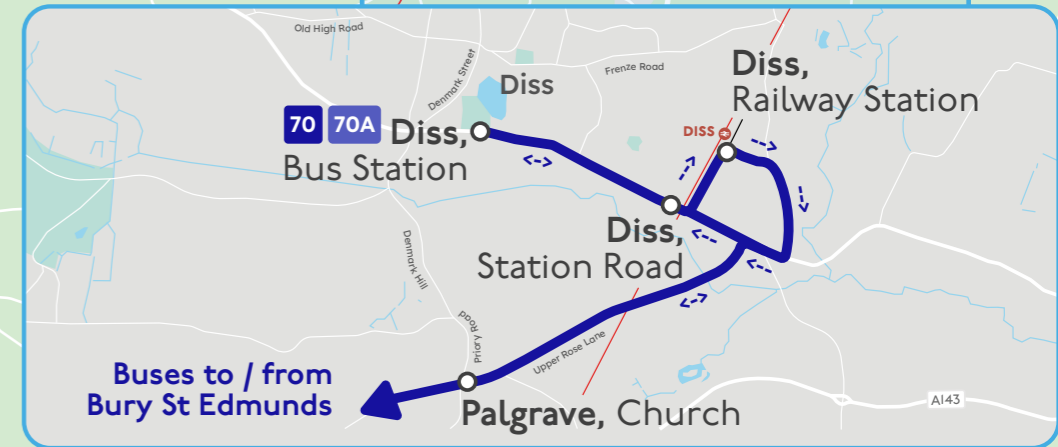

70 70A ROUTE MAP

Valid from Sunday 19th July 2026

Key:

- 70
- - - 70A
- National Rail Line / Station
- Timing Point Stop
- 70 Route Terminus