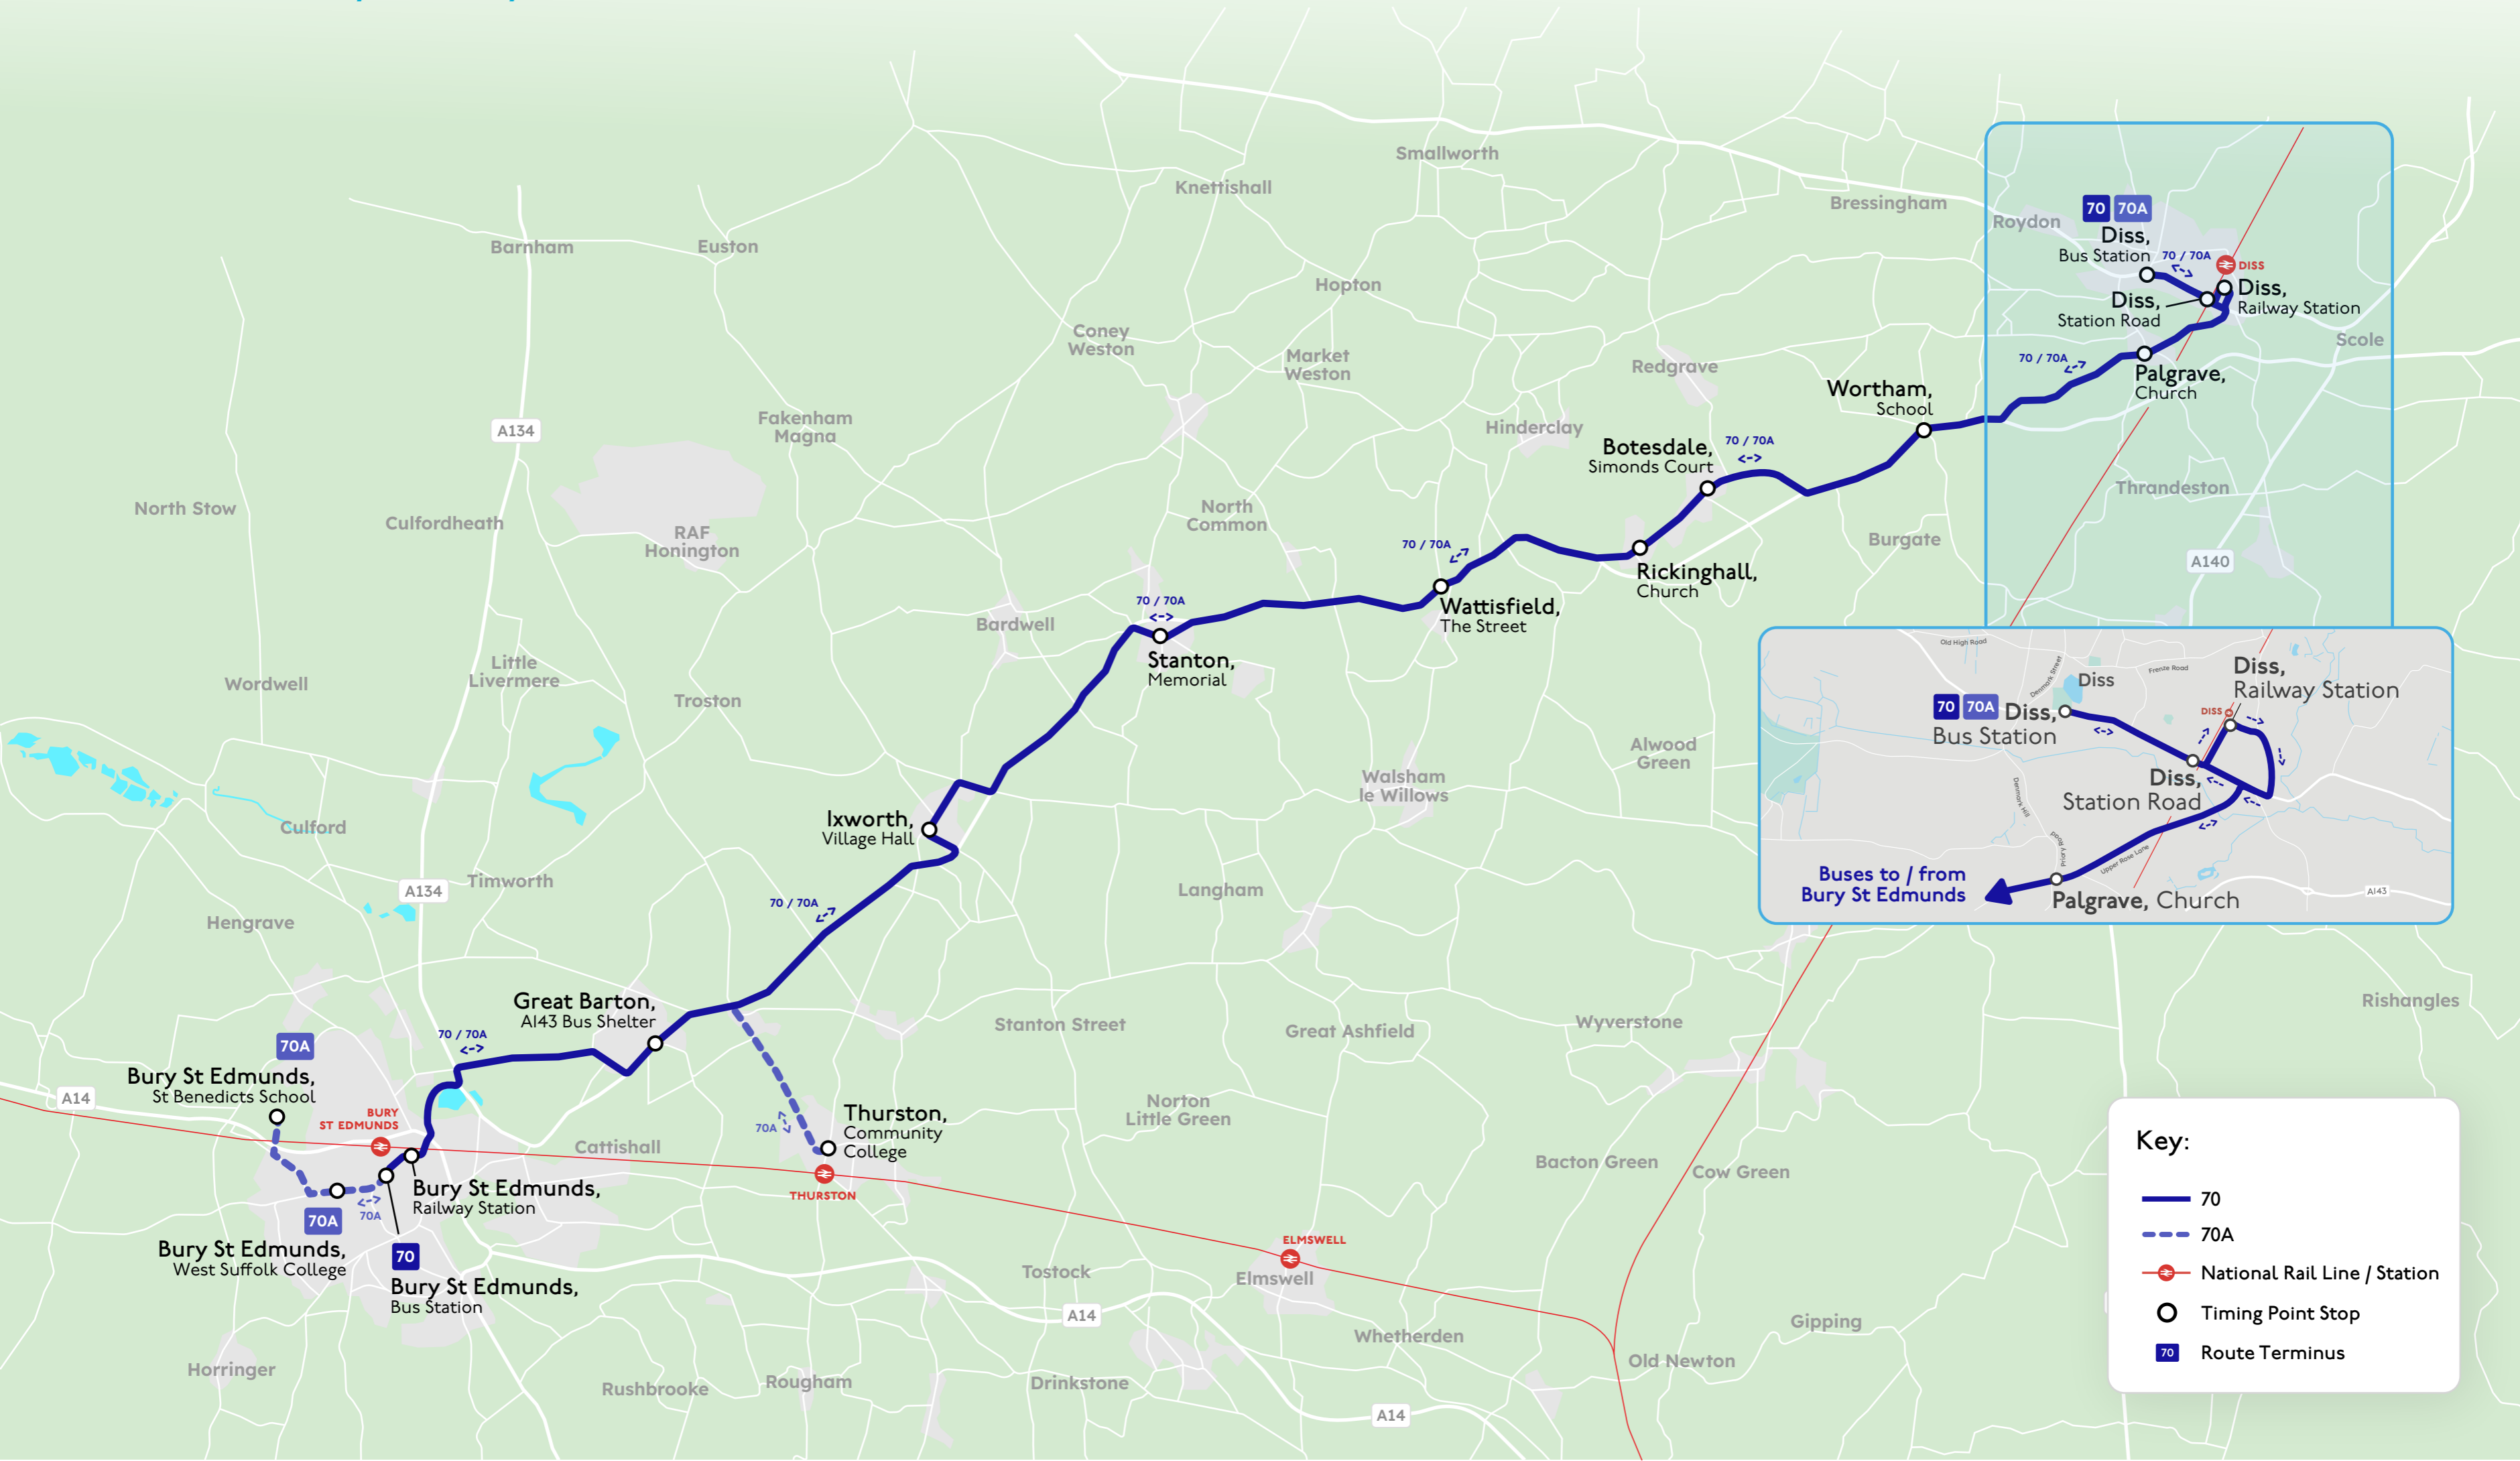

70 70A ROUTE MAP

Valid from Sunday 19th July 2026

Key:

- 70
- - - 70A
- National Rail Line / Station
- Timing Point Stop
- 70 Route Terminus