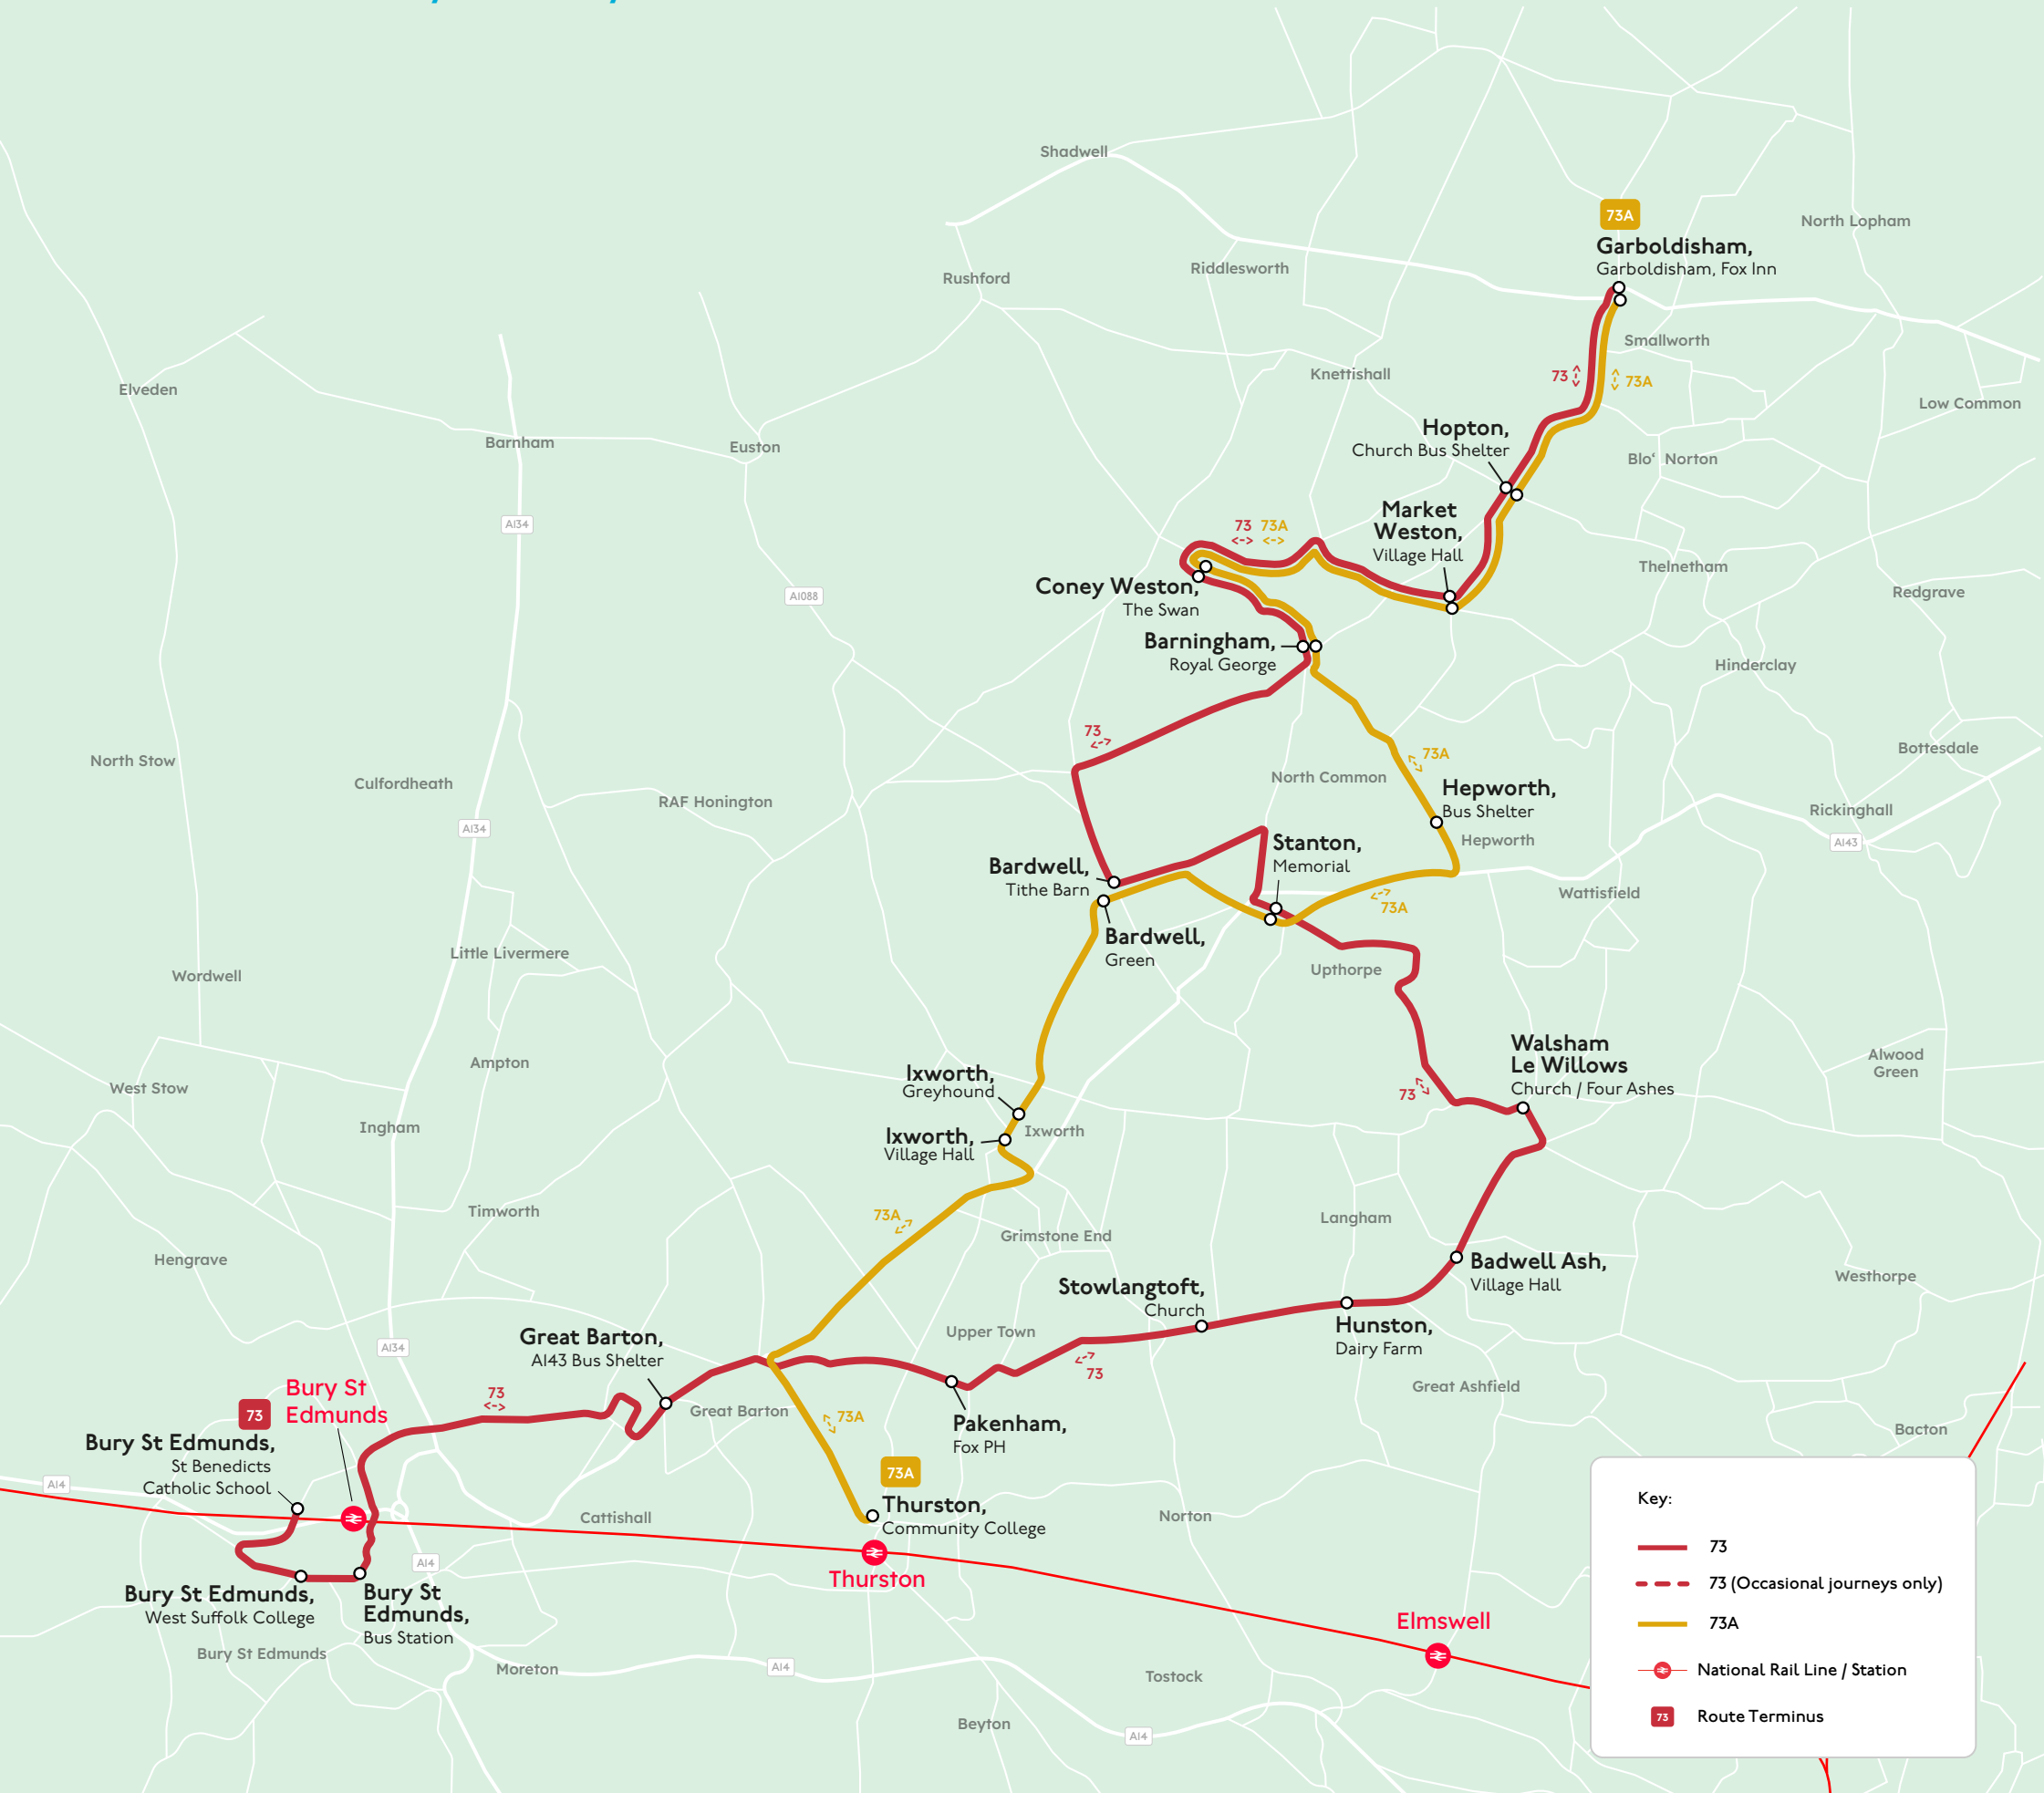

73 73A ROUTE MAP

Valid from Sunday 19th July 2026

Key:

- 73
- - - 73 (Occasional journeys only)
- 73A
- National Rail Line / Station
- Route Terminus