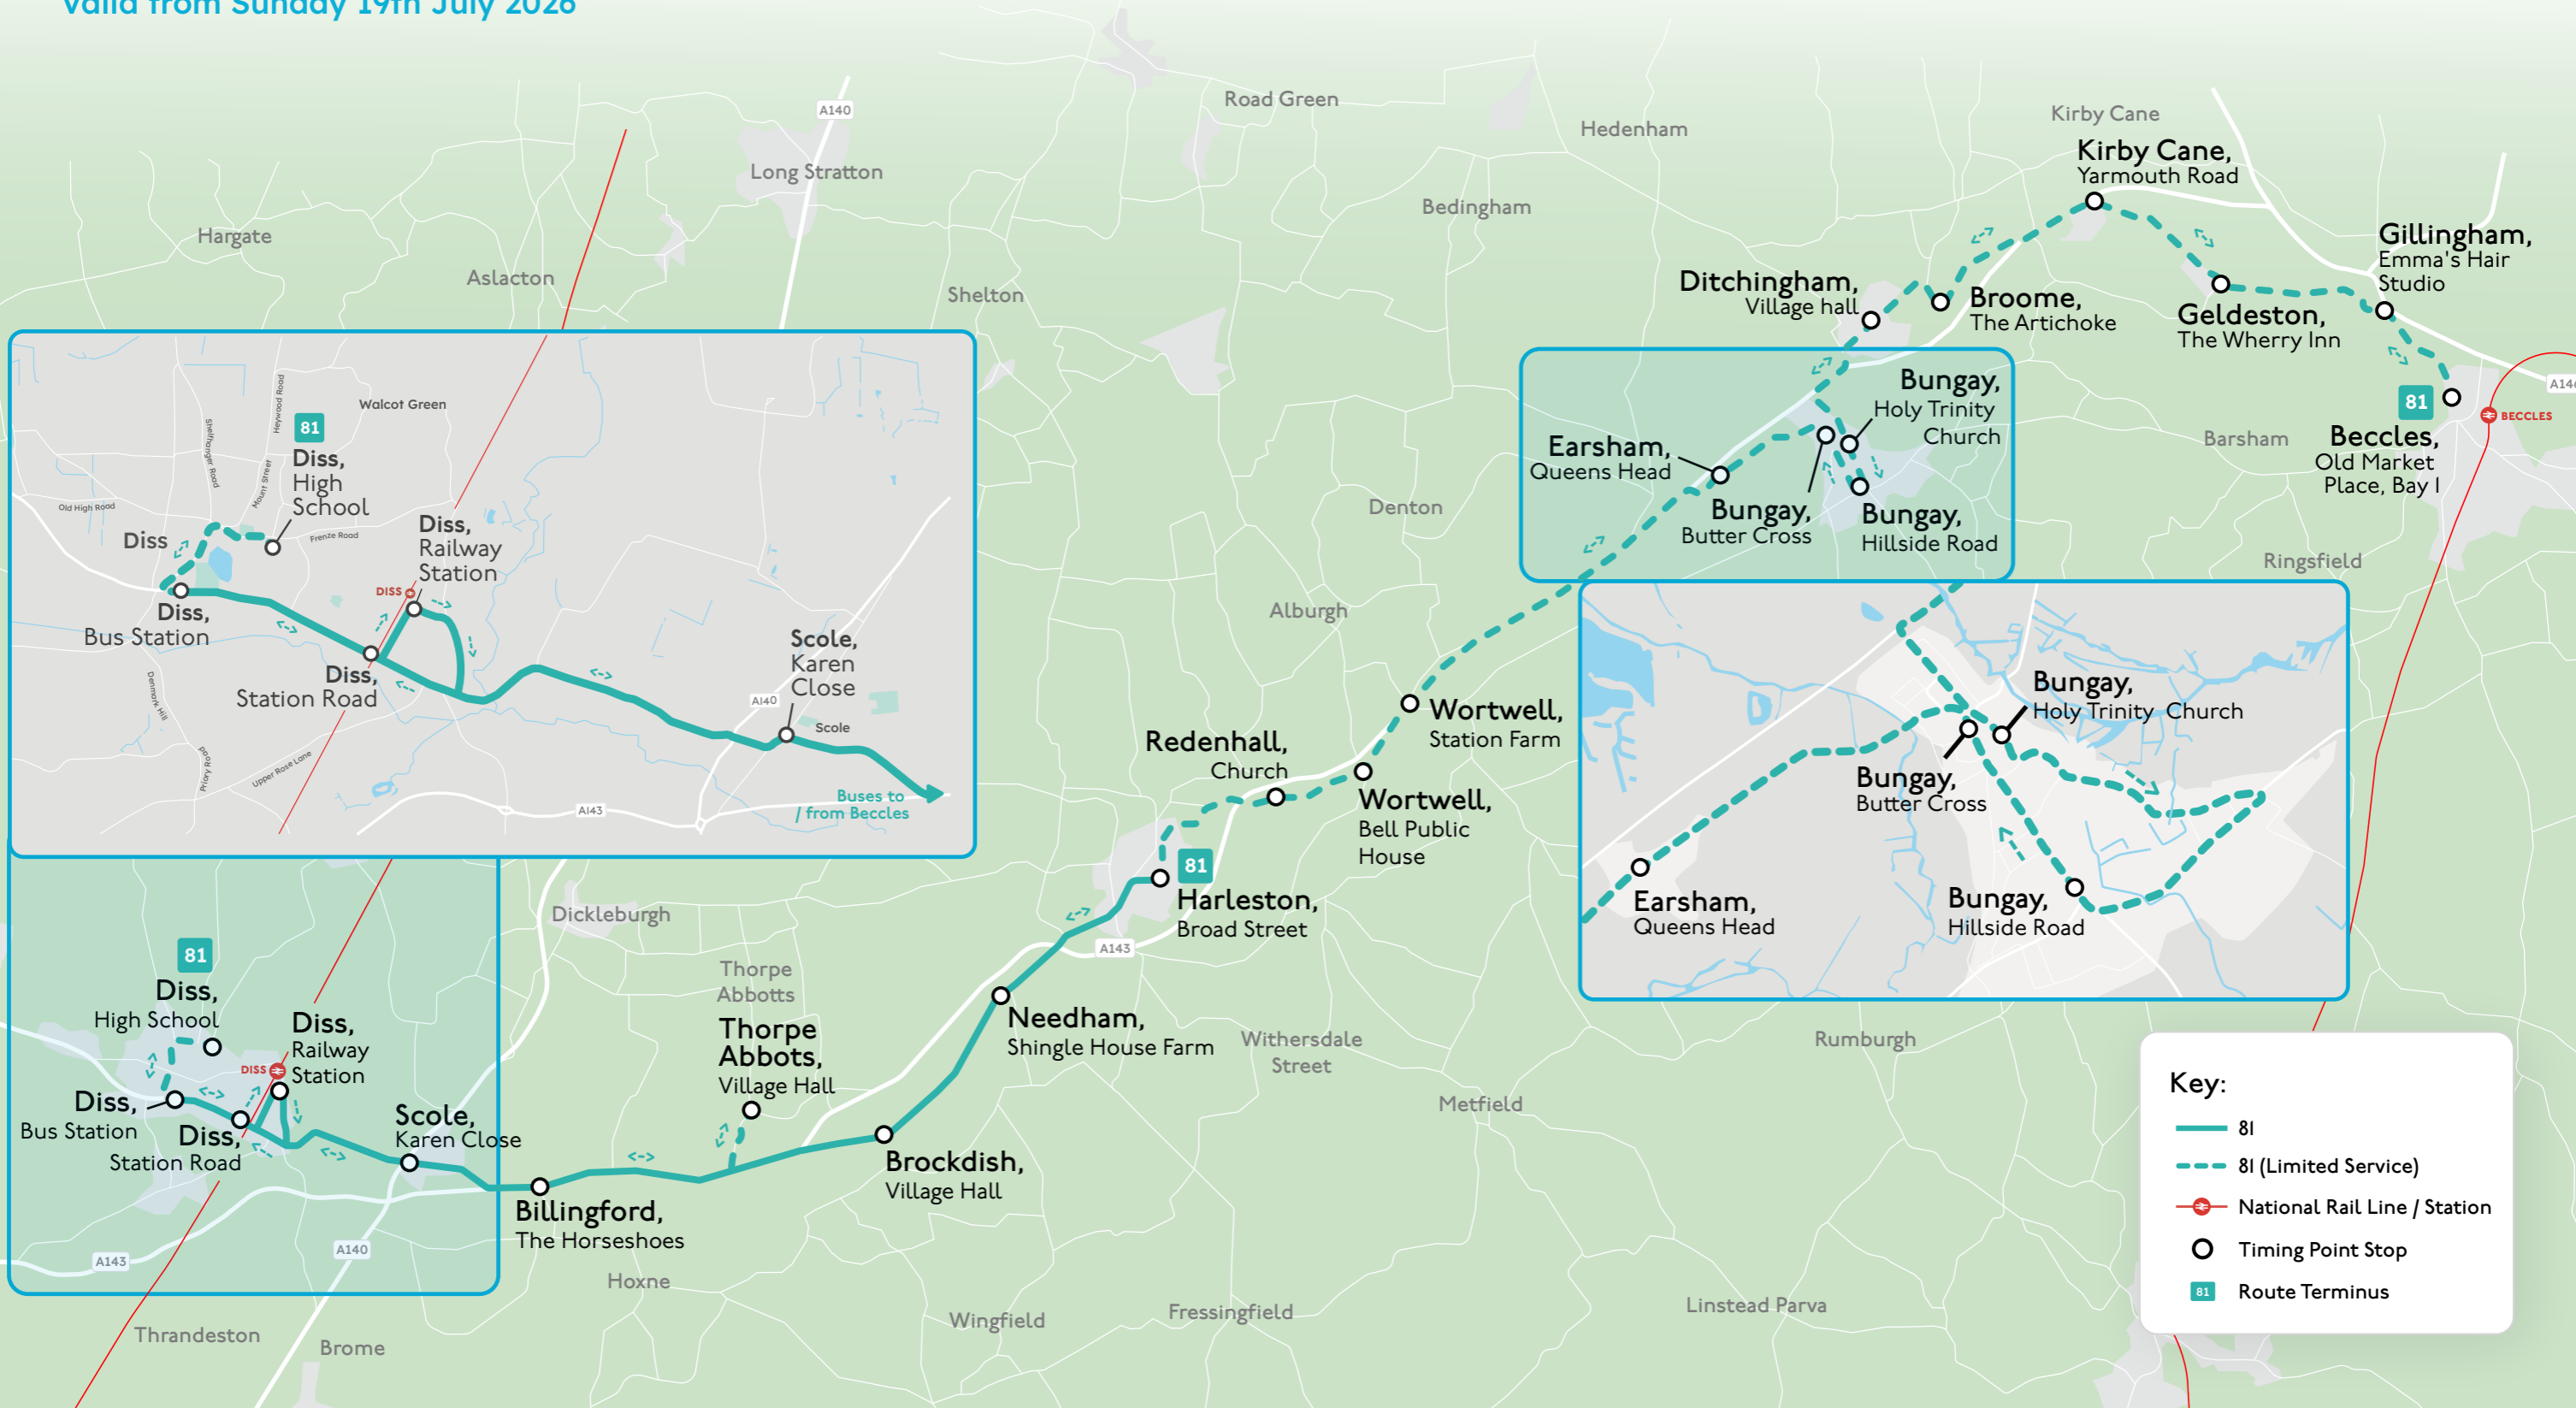

81 ROUTE MAP

Valid from Sunday 19th July 2026

Key:

- 81
- - - 81 (Limited Service)
- National Rail Line / Station
- Timing Point Stop
- 81 Route Terminus