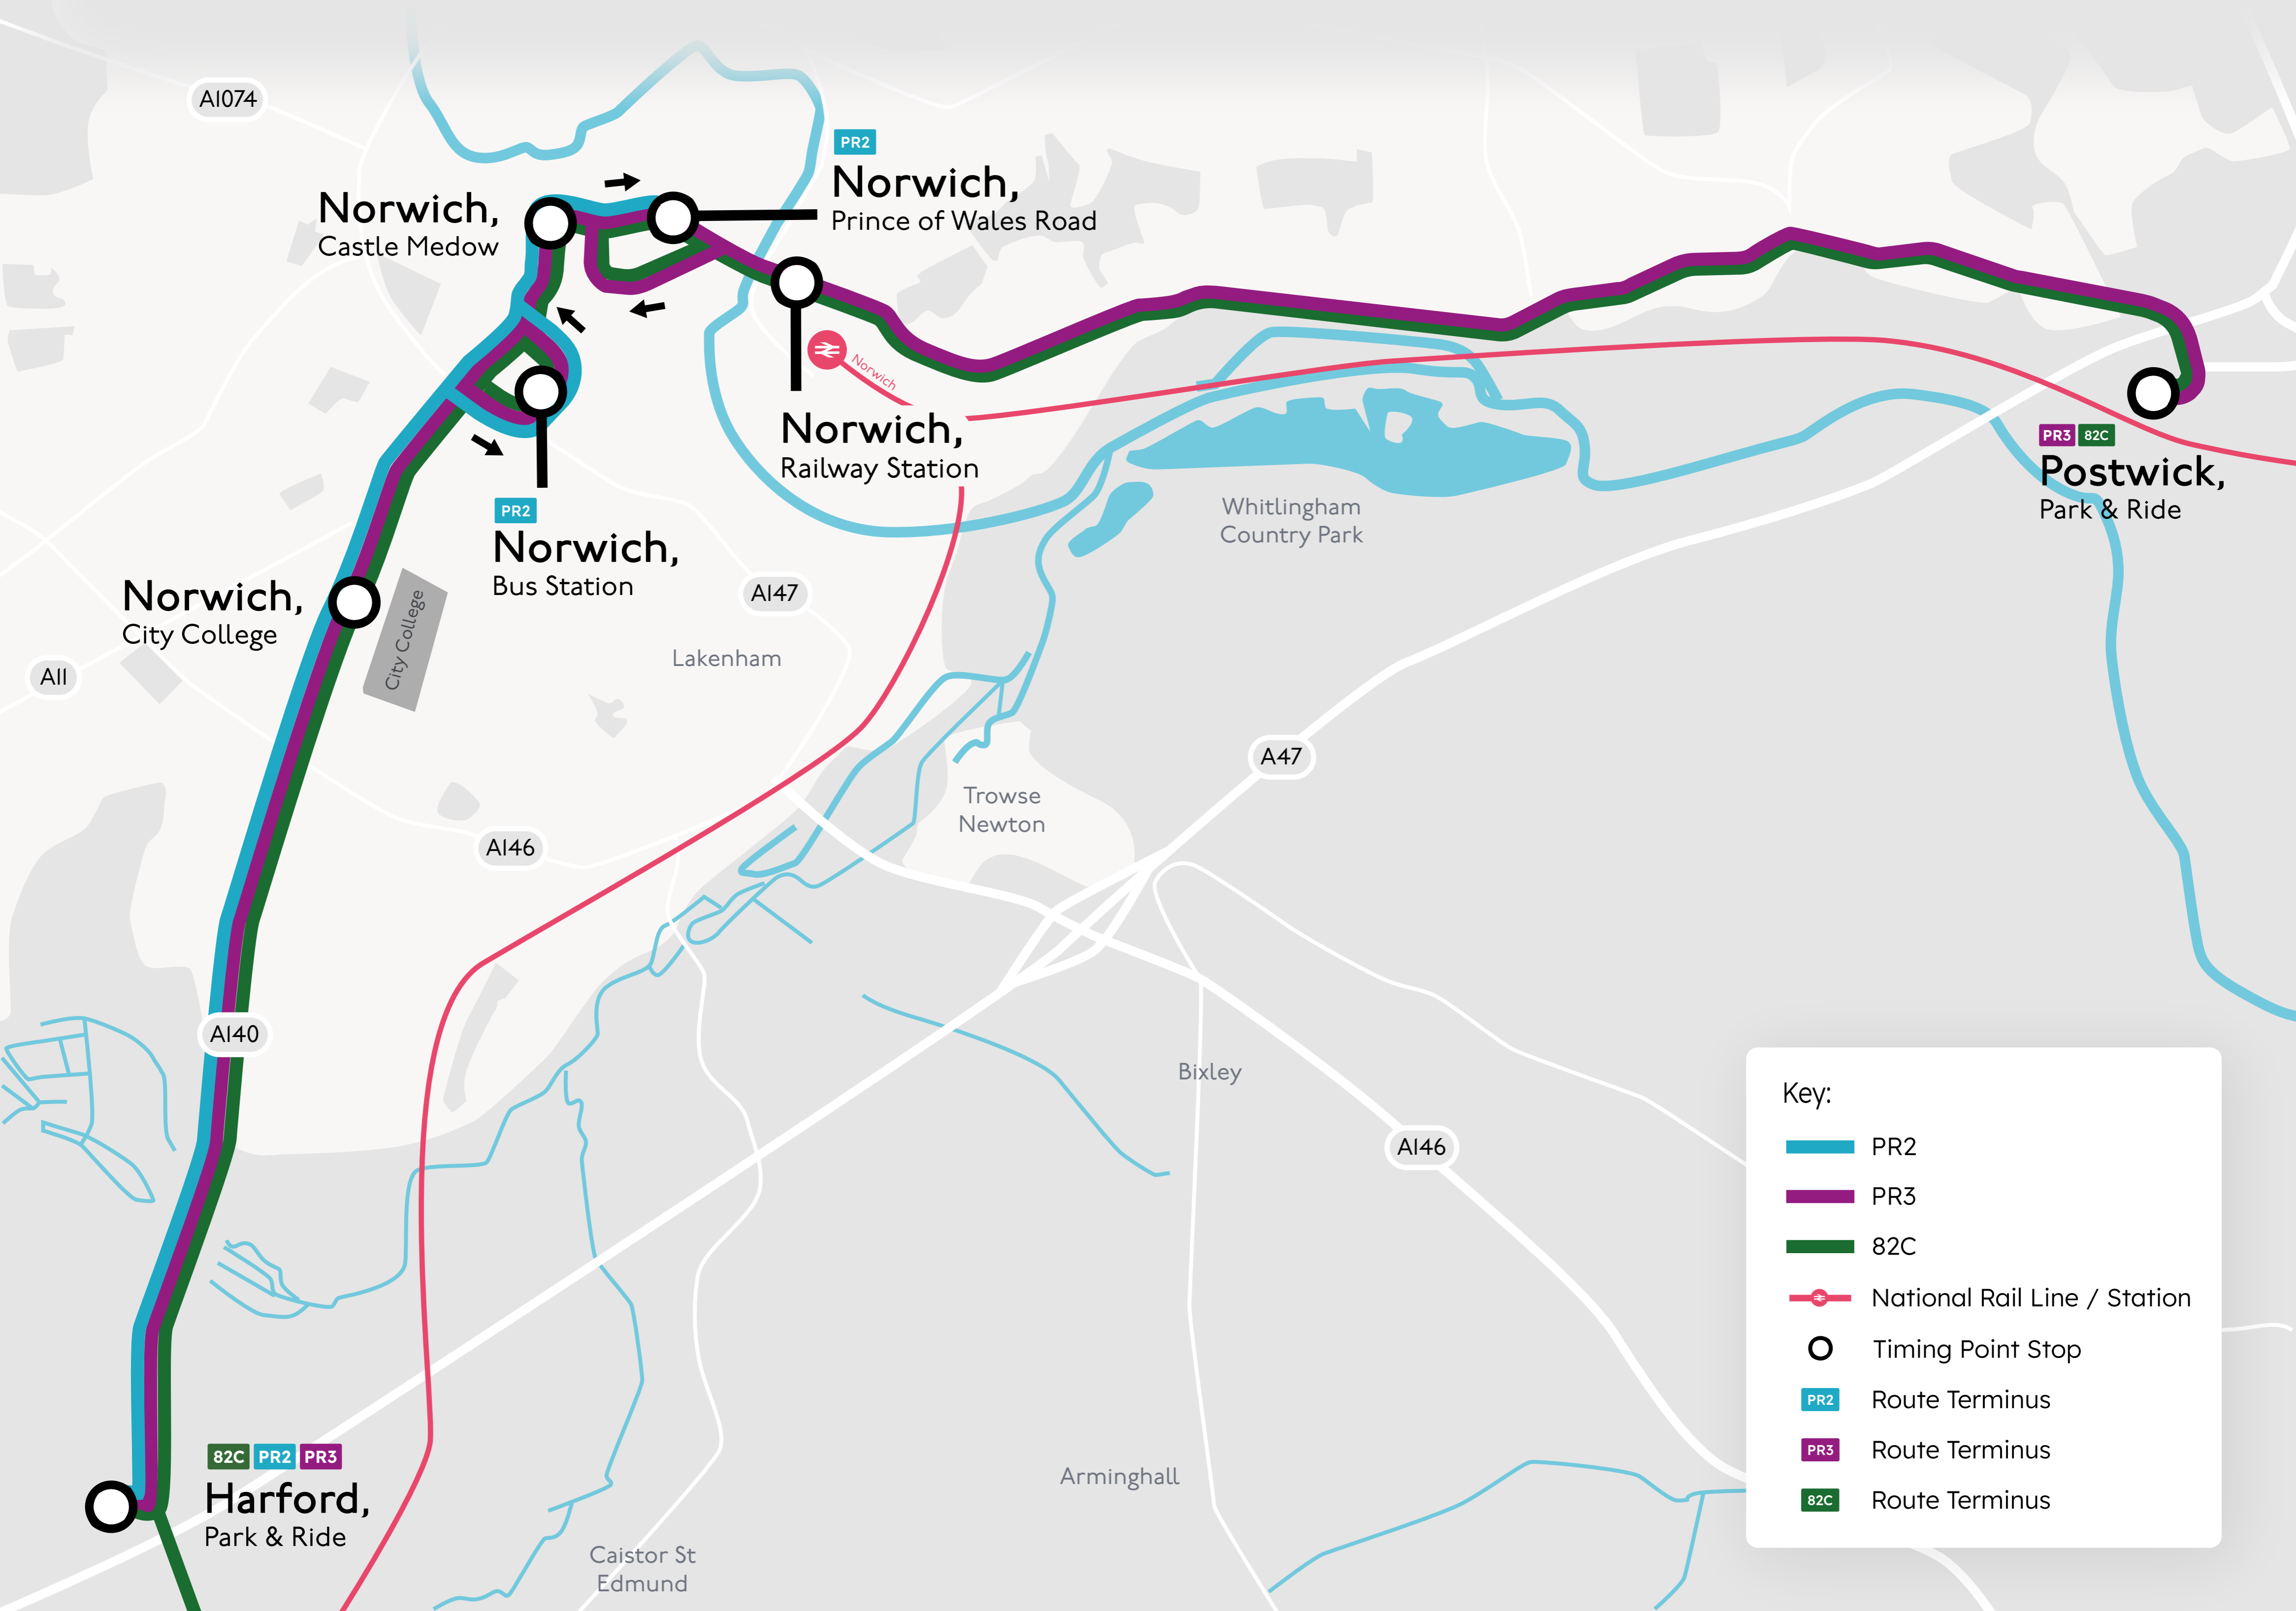

Valid from Sunday 19th July 2026

Key:

- PR2
- PR3
- 82C
- National Rail Line / Station
- Timing Point Stop
- Route Terminus
- Route Terminus
- Route Terminus